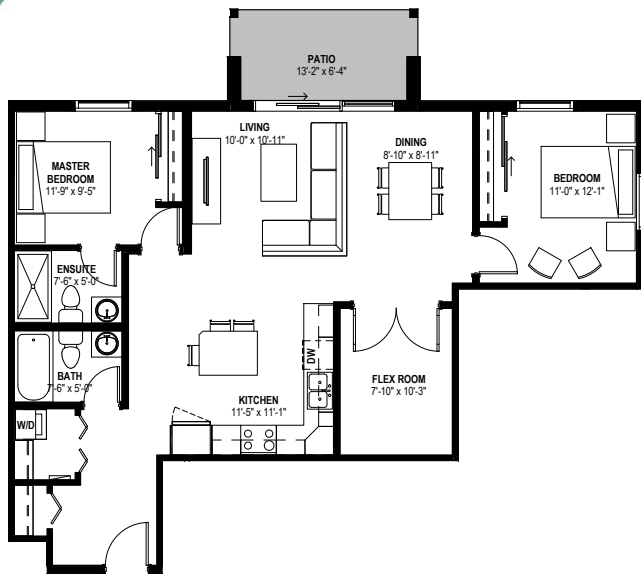

ARBOR
AT AVENUE 83

THE ASPEN FLOOR 4 • 1011 SQFT • 2 BED

SUITE 407

See reverse for
The Aspen on
other floors.

ARBOR
AT AVENUE 83

THE ASPEN

FLOORS 1-3 • 1049-1098 SQFT • 2 BED

FLOOR 1 • SUITE 106
1049 SQFT

FLOOR 2 • SUITE 207
1049 SQFT

FLOOR 3 • SUITE 307
1098 SQFT

The builder reserves the right to change prices and make modifications and/or substitutes to floor plans, project design, material specifications & features without notice. Suite square footage and floor plans may vary from actual.