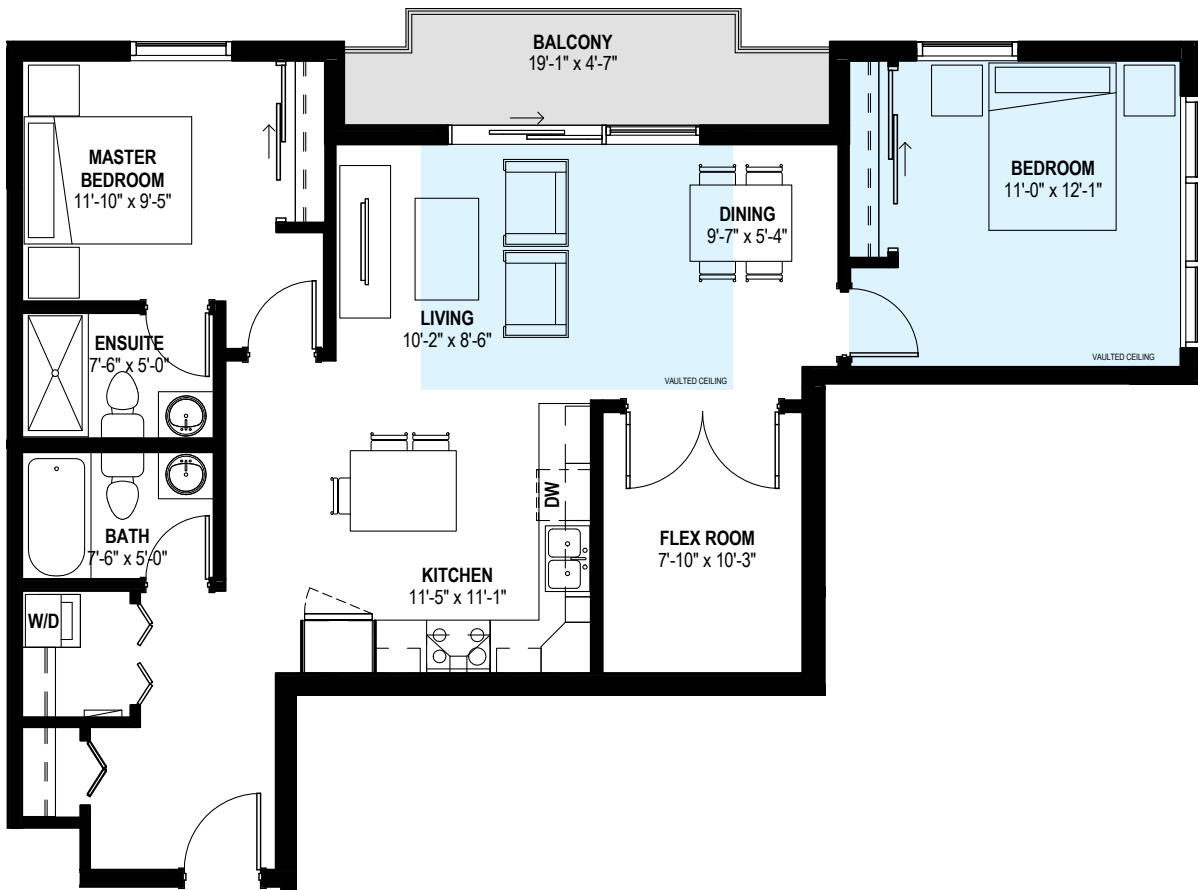

ARBOR
AT AVENUE 83

THE ASPEN FLOOR 4 • 1011 SQFT • 2 BED

SUITE 407

See reverse for
The Aspen on
other floors.

ARBOR
AT AVENUE 83

THE ASPEN

FLOORS 1-3 • 1049-1098 SQFT • 2 BED

FLOOR 1 • SUITE 106
1049 SQFT

FLOOR 2 • SUITE 207
1049 SQFT

FLOOR 3 • SUITE 307
1098 SQFT

The builder reserves the right to change prices and make modifications and/or substitutes to floor plans, project design, material specifications & features without notice. Suite square footage and floor plans may vary from actual.