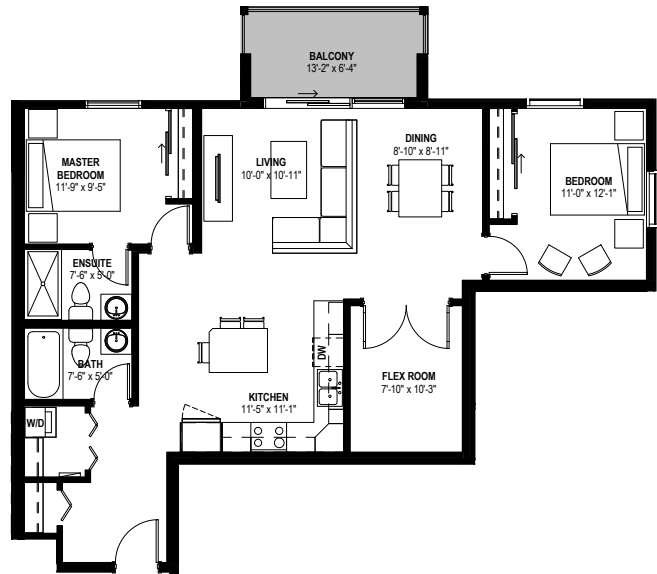

ARBOR
AT AVENUE 83

THE ASPEN FLOOR 4 • 1011 SQFT • 2 BED

SUITE 407

See reverse for
The Aspen on
other floors.

ARBOR
AT AVENUE 83

THE ASPEN

FLOORS 1-3 • 1049-1098 SQFT • 2 BED

FLOOR 1 • SUITE 106
1049 SQFT

FLOOR 2 • SUITE 207
1049 SQFT

FLOOR 3 • SUITE 307
1098 SQFT

The builder reserves the right to change prices and make modifications and/or substitutes to floor plans, project design, material specifications & features without notice. Suite square footage and floor plans may vary from actual.