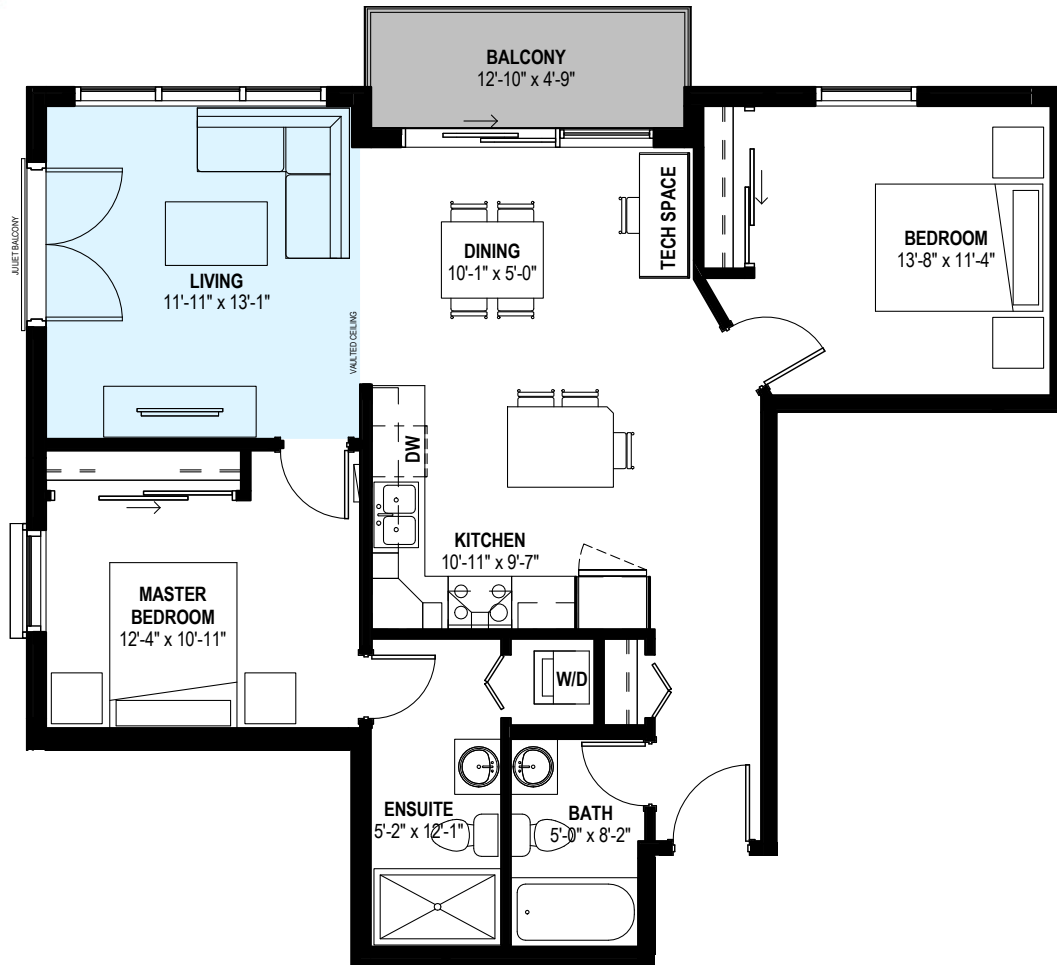

ARBOR
AT AVENUE 03

THE MAPLE FLOOR 4 • 990 SQFT • 2 BED

SUITE 405

See reverse for
The Maple on
other floors.

ARBOR
AT AVENUE 83

THE MAPLE

FLOORS 2-3 • 1010 SQFT • 2 BED

FLOOR 2 • SUITE 205 1010 SQFT

FLOOR 3 • SUITE 305 1010 SQFT