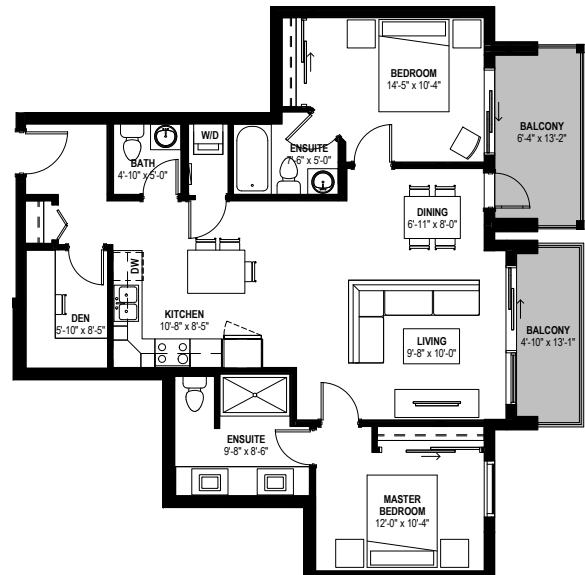

ARBOR
AT AVENUE 83

THE OAK

FLOOR 4 • 937 SQFT • 2 BED + DEN

SUITE 409

See reverse
for The Oak on
other floors.

ARBOR
AT AVENUE 83

THE OAK

FLOORS 1-3 • 1006-1041 SQFT • 2 BED + DEN

FLOOR 1 • SUITE 108
1006 SQFT

FLOOR 2 • SUITE 209
1041 SQFT

FLOOR 3 • SUITE 309
1040 SQFT