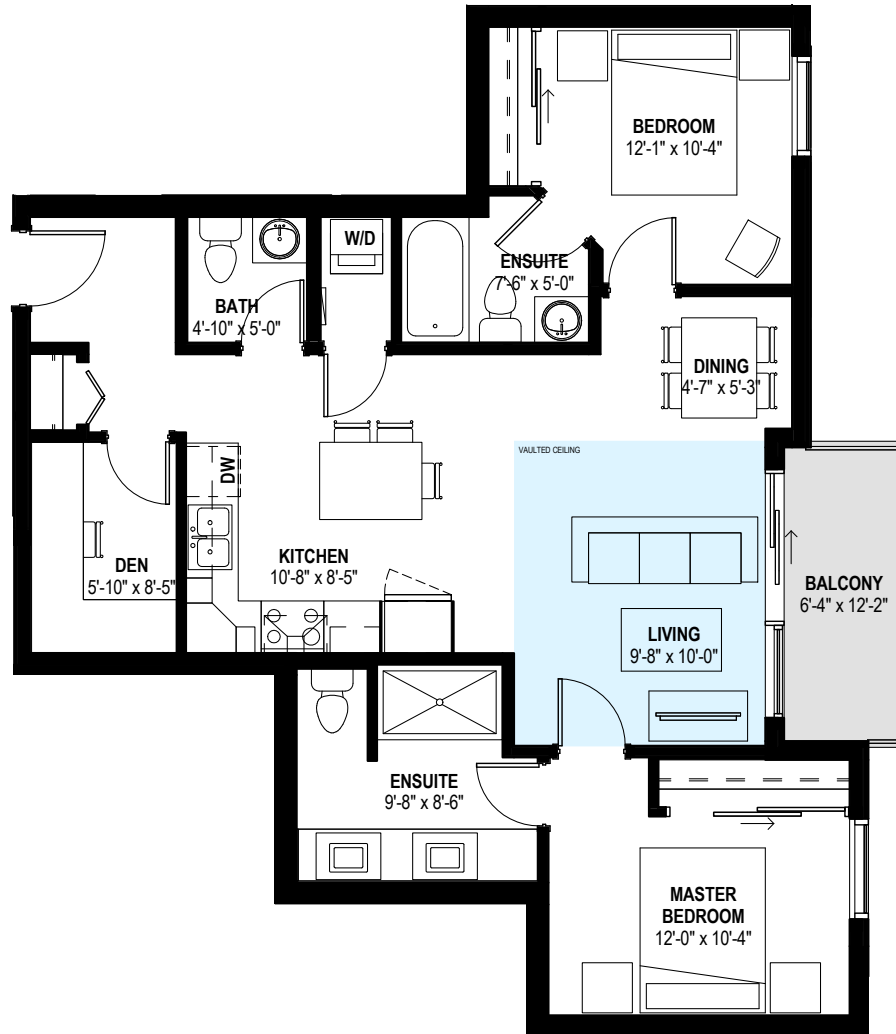

ARBOR
AT AVENUE 83

THE OAK

FLOOR 4 • 937 SQFT • 2 BED + DEN

SUITE 409

See reverse
for The Oak on
other floors.

ARBOR
AT AVENUE 83

THE OAK

FLOORS 1-3 • 1006-1041 SQFT • 2 BED + DEN

FLOOR 1 • SUITE 108
1006 SQFT

FLOOR 2 • SUITE 209
1041 SQFT

FLOOR 3 • SUITE 309
1040 SQFT