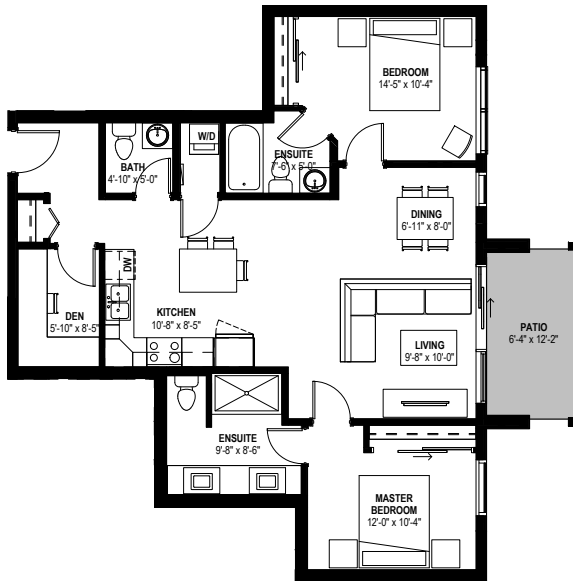

ARBOR
AT AVENUE 83

THE OAK

FLOOR 4 • 937 SQFT • 2 BED + DEN

SUITE 409

See reverse
for The Oak on
other floors.

ARBOR
AT AVENUE 83

THE OAK

FLOORS 1-3 • 1006-1041 SQFT • 2 BED + DEN

FLOOR 1 • SUITE 108
1006 SQFT

FLOOR 2 • SUITE 209
1041 SQFT

FLOOR 3 • SUITE 309
1040 SQFT